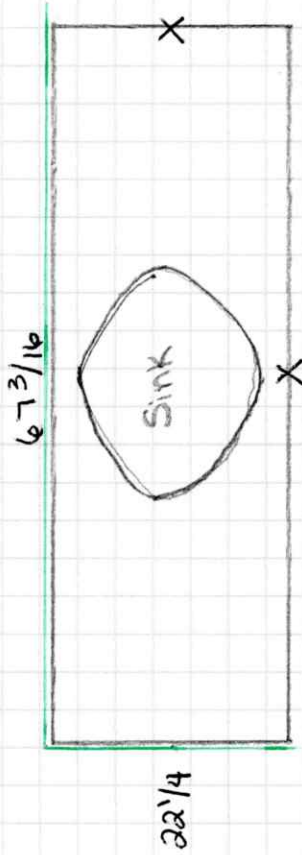

green line = back splash  
 sink currently drop in - would like to change to undermount

Kitchen

green line = backsplash

Sink currently drop in - would like to change to undermount

Main Bathroom